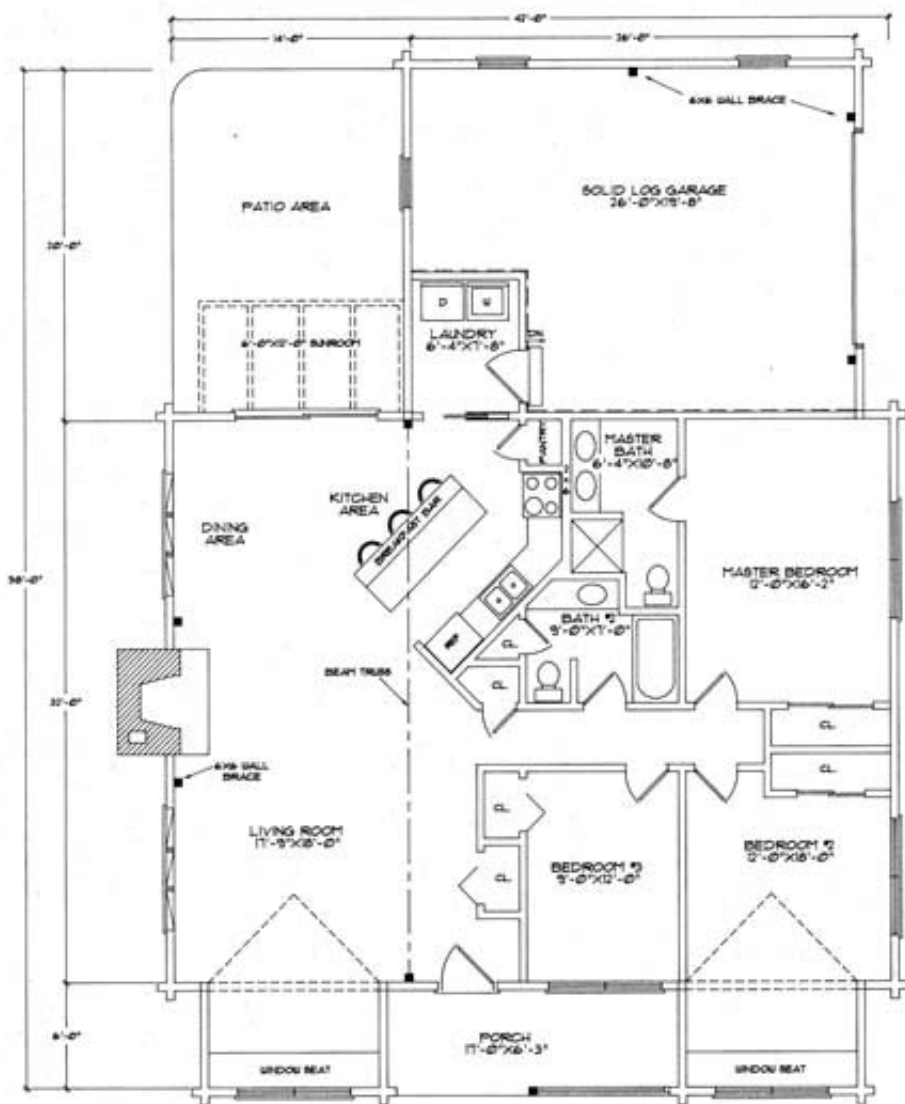

The Brassua

Sq. Ft. 1,464
 Size: 42'W x 58' L
 Baths: 2
 Bedrooms: 3
 Kitchen: 21'x14'
 Dining Room: 18'x18'

Authorized representative of

MOOSEHEAD
 CEDAR LOG HOMES

Floor Plan

Left Elevation

Front Elevation

Rear Elevation

Right Elevation