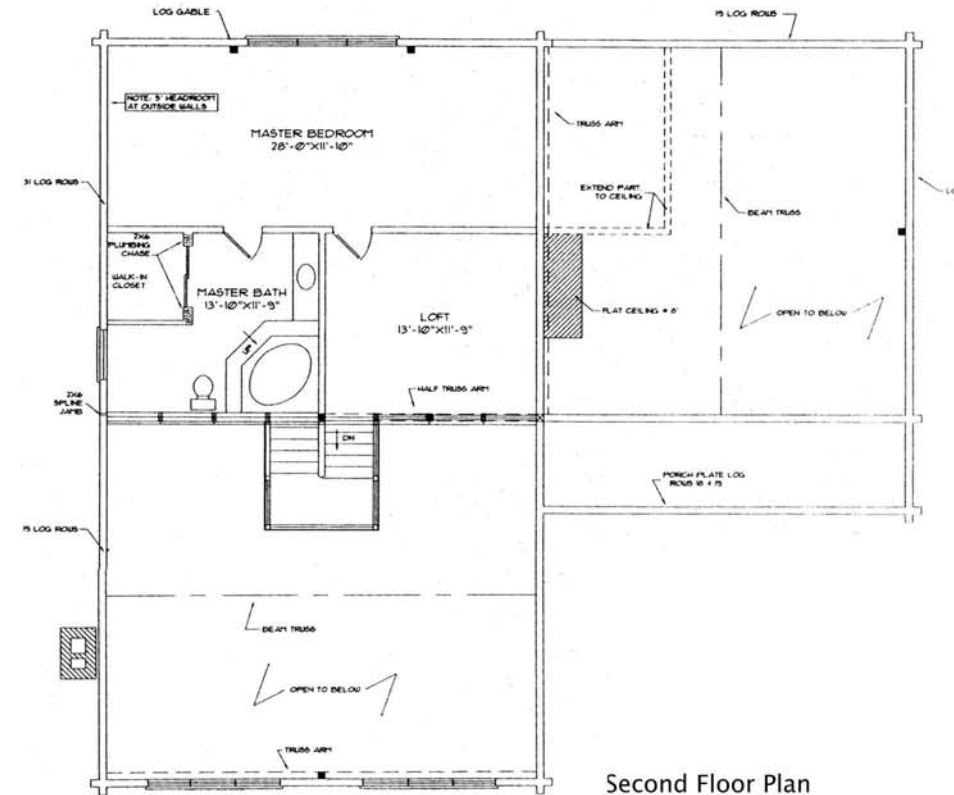

# The Caribou

Sq. Ft. 2,992  
 Size: 52'W x 48' L  
 Baths: 2  
 Bedrooms: 3  
 Living Room: 28'x28'

Front Elevation

Rear Elevation

Left Elevation

Right Elevation

First Floor Plan

Second Floor Plan