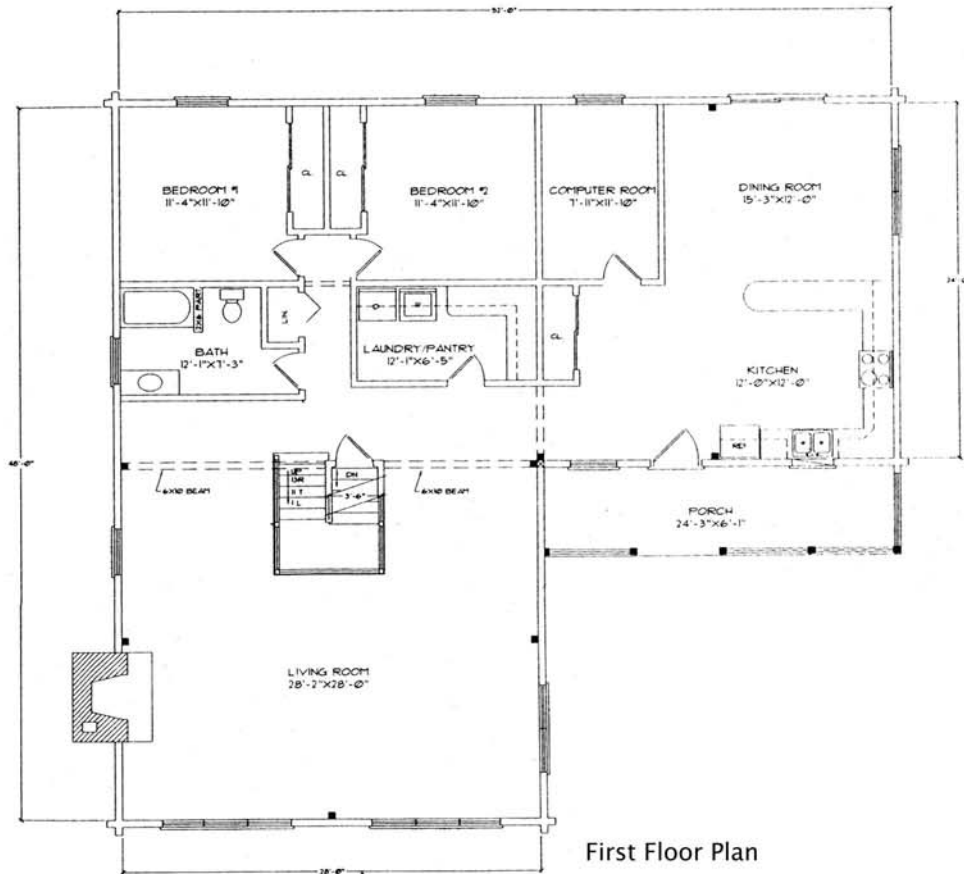

# The Caribou

Sq. Ft. 2,992  
 Size: 52'W x 48' L  
 Baths: 2  
 Bedrooms: 3  
 Living Room: 28'x28'

Front Elevation

Rear Elevation

Left Elevation

Right Elevation

First Floor Plan

Second Floor Plan