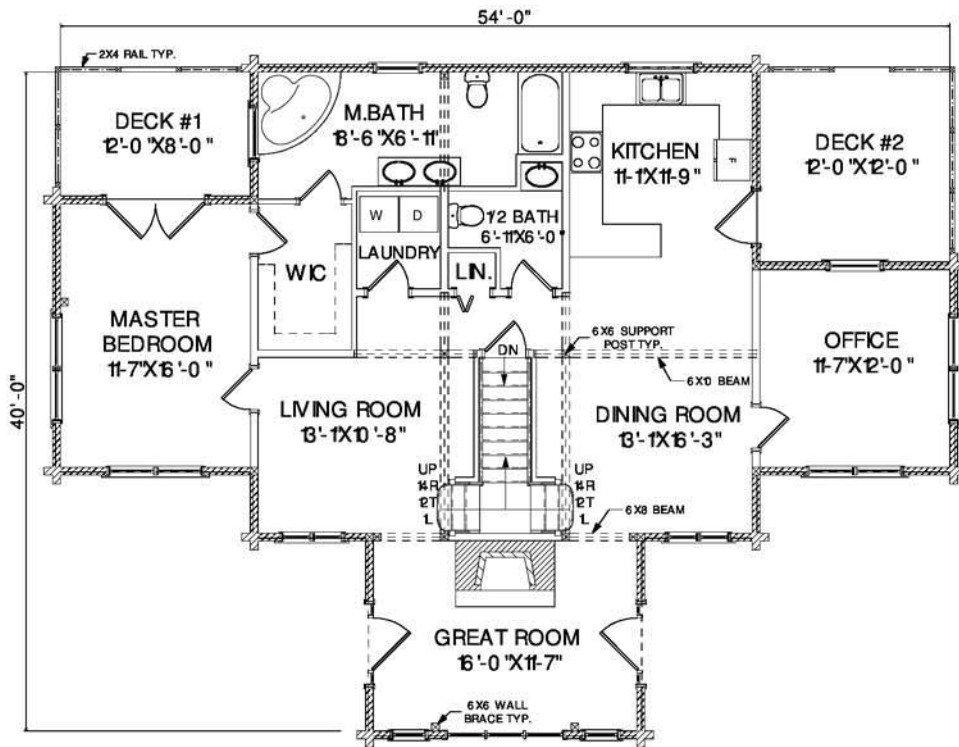

Authorized representative of

**MOOSEHEAD
CEDAR LOG HOMES**

The Cedarview

Sq. Ft.: 1943
Size: 54'W x 40' L
Baths: 3
Bedrooms: 3

FRONT

LEFT

REAR

RIGHT

FIRST FLOOR

SECOND FLOOR