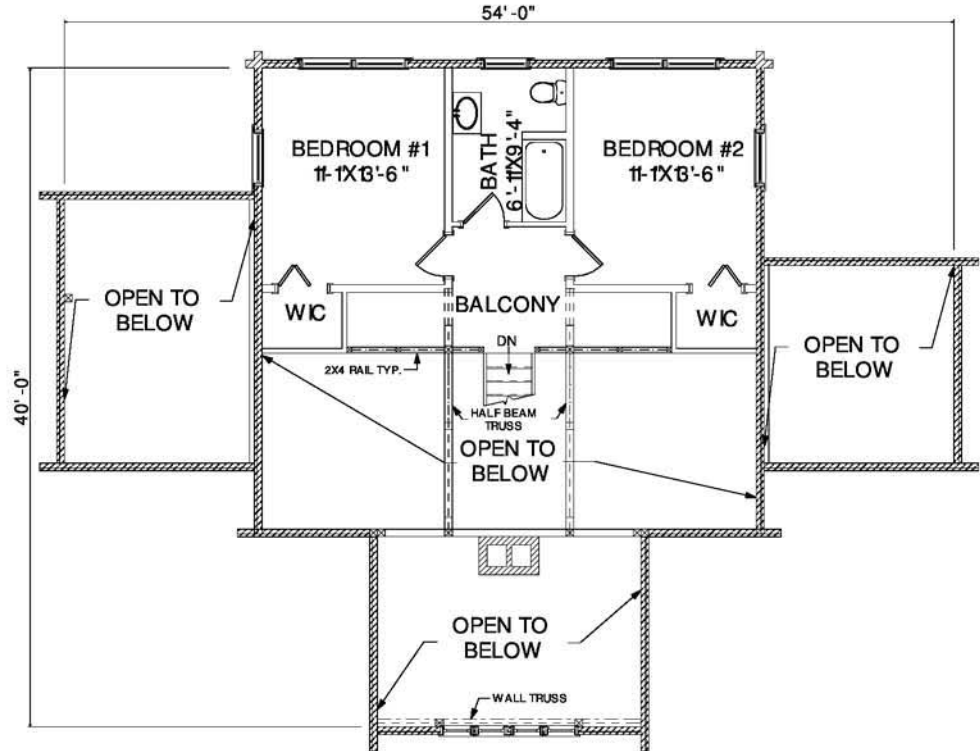

Authorized representative of

**MOOSEHEAD
CEDAR LOG HOMES**

The Cedarview

Sq. Ft.: 1943
Size: 54'W x 40' L
Baths: 3
Bedrooms: 3

FRONT

LEFT

REAR

RIGHT

FIRST FLOOR

SECOND FLOOR